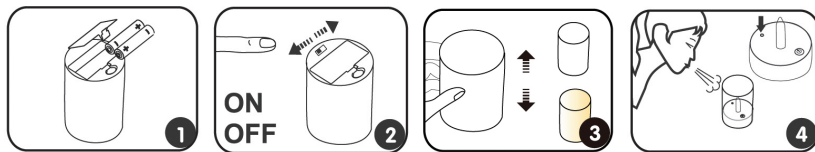

Table lamp **LED CANDLE**  
14500/01/67

- 1x0,1W/INTEGRATED EPISTAR LED/1600K/incl.
- Ø: 7,5cm - H: 8cm
- Opal
- Glass

**TIMER FUNCTION**  
**NO FLAMES, NO FUMES, NO WAX MESS**  
**LONG BATTERY LIFE, UP TO 100 HOURS**  
**2 AAA BATTERIES INCL.**

14501/01/67

- 1x0,1W/INTEGRATED EPISTAR LED/1600K/incl.
- H: 8cm - W: 7,5cm - L: 7,5cm
- Opal
- Glass

**ICE BUCKET**  
13502/01/60

- (16X0,05W) + (8X0,03W)  
RGB LED
- H: 28cm/W: 22,5cm
- 5V/1A adapter incl.
- Transparent
- Acrylic

13502/06/60

- (28X0,05W) + (14X0,03W)  
RGB LED
- H: 28cm/W: 40,5cm
- 5V/1A adapter incl.
- Transparent
- Acrylic